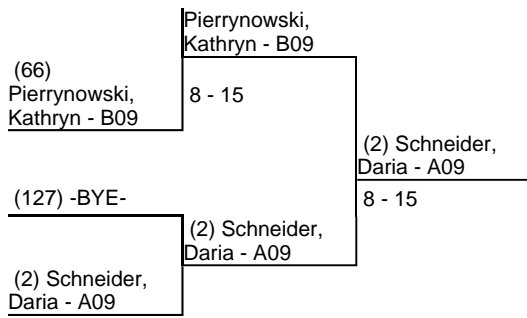

Results generated by Fencing Time tournament software: www.FencingTime.com