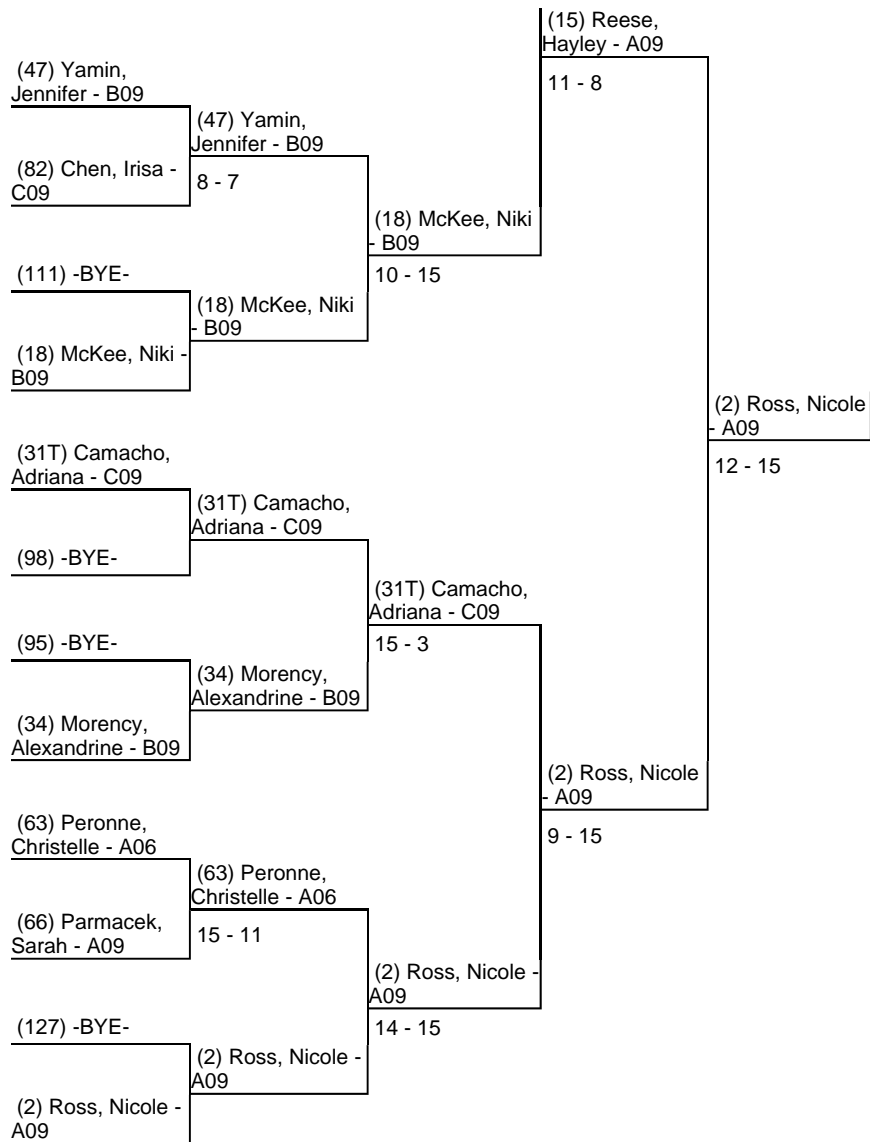

Results generated by Fencing Time tournament software: www.FencingTime.com